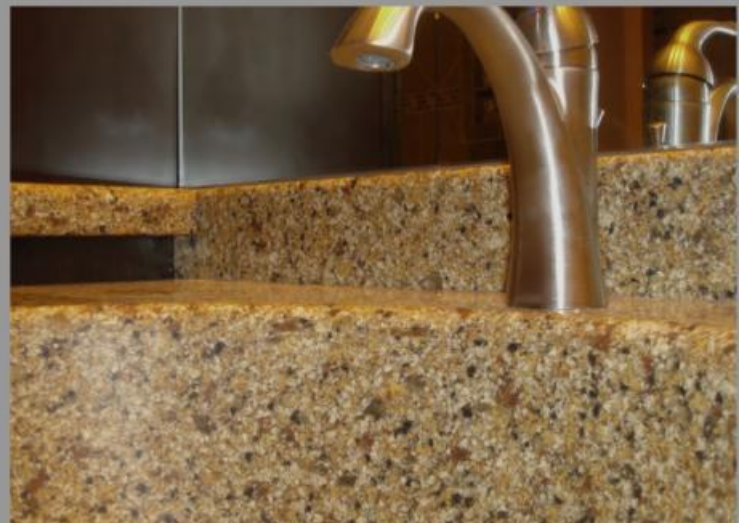

Unlike other brand solid surfaces, Quarrystone mimicks the look of natural stones as well as the traditional look of solid surface.

Quarrystone is perfectly suited for counter tops, back splashes, wet bars, table tops, island units, desks, shower & bathtub surrounds, or as an alternative to any indoor/outdoor wood or tile applications.

EASY TO CLEAN

Quarrystone's smooth water-resistant surface makes it perfect for shower and bath tub surrounds. There are no grout lines or rough textures to harbor the growth of bacteria.

EXCLUSIVE SEAMLESS DESIGN

Quarrystone state of the art SIMULCAST manufacturing process allows you to custom match sinks and bowls to the counter top. This "continuous color" design feature is truly a work of art.

All Quarrystone sinks and bowls are mounted below the counter surface for a seamless design. No seams or lips means virtually no clean-up.

CUSTOM SHOWER SPACES THAT LAST A LIFETIME

Quarrystone custom shower spaces are practical and beautiful. They are safer for small children and more easily accessible for people with limited mobility. The sturdy floors are hand fabricated with solid 1/2" thick materials with extra reinforcement in all the right places. These durable bases are pitched slightly toward the drain yet flat on the bottom for fast, easy placement directly on the plywood sub-floor. The walls are then installed to your preferred custom height. We can even do the ceiling. It's your space and you have the freedom to have it the way you like. Flat and smooth with no rough textures makes it the easiest to clean and care for.