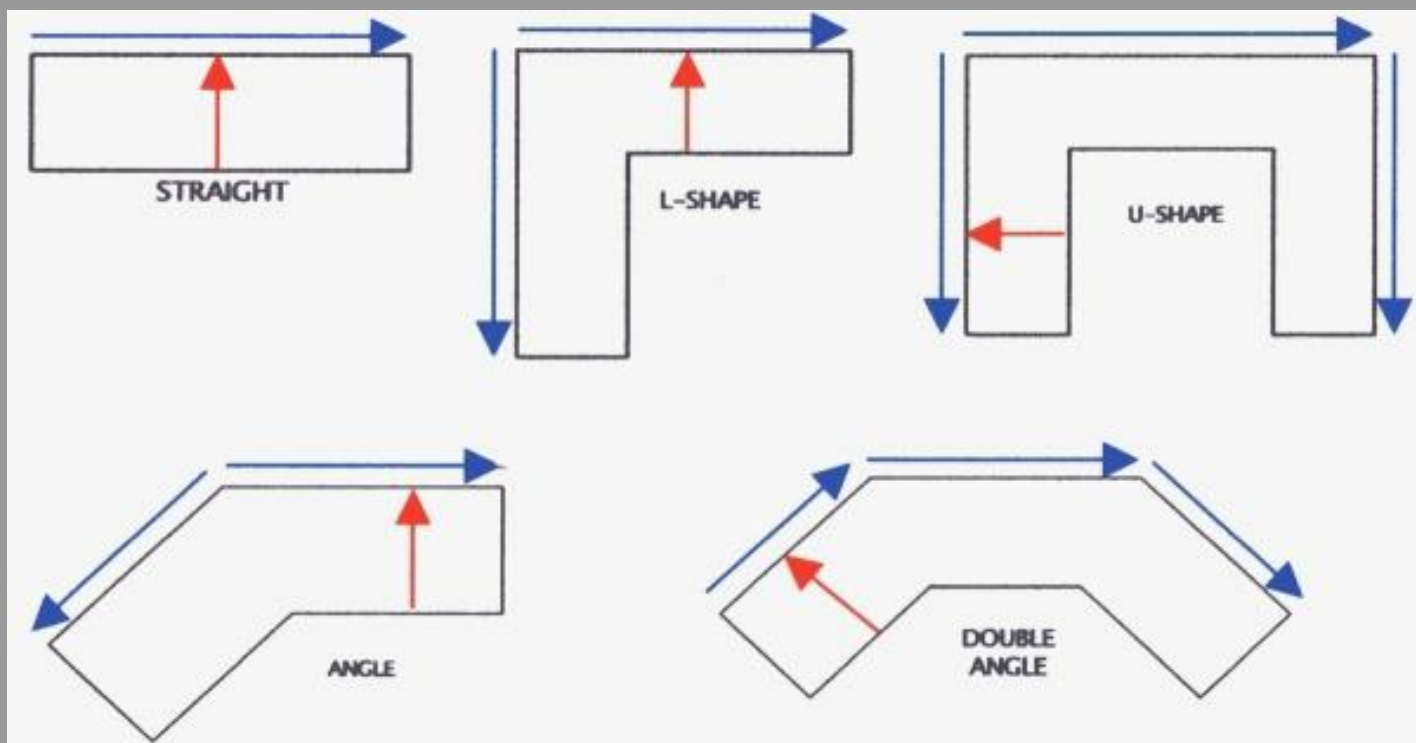

Opaline

Oxwich Green

Park Gate

Stafford Brown

Talbot Grey

Victoria

MEASURING INSTRUCTIONS: COUNTER TOPS

Measuring kitchen counter tops for an estimate is simple. If you don't have a cabinet plan the most common layouts are shown below. Arrows reveal the dimensions needed for estimates. Note that some shapes may have extended widths. If you have something other than the options shown below simply measure overall length and width and describe the shape as "oval, circle, bean shape, octagon etc."

MEASURING INSTRUCTIONS: SHOWER WALLS

To measure for a shower or bathtub area simply indicate the dimensions shown by the arrows. Then indicate if the style is 2 walls, 3 walls (shown right) or 4 walls (include a size for the door way opening). If you have something different like an angled shower or polygon shape then simply indicate the dimensions of each wall. You can also submit a floor plan from your builder or contractor.