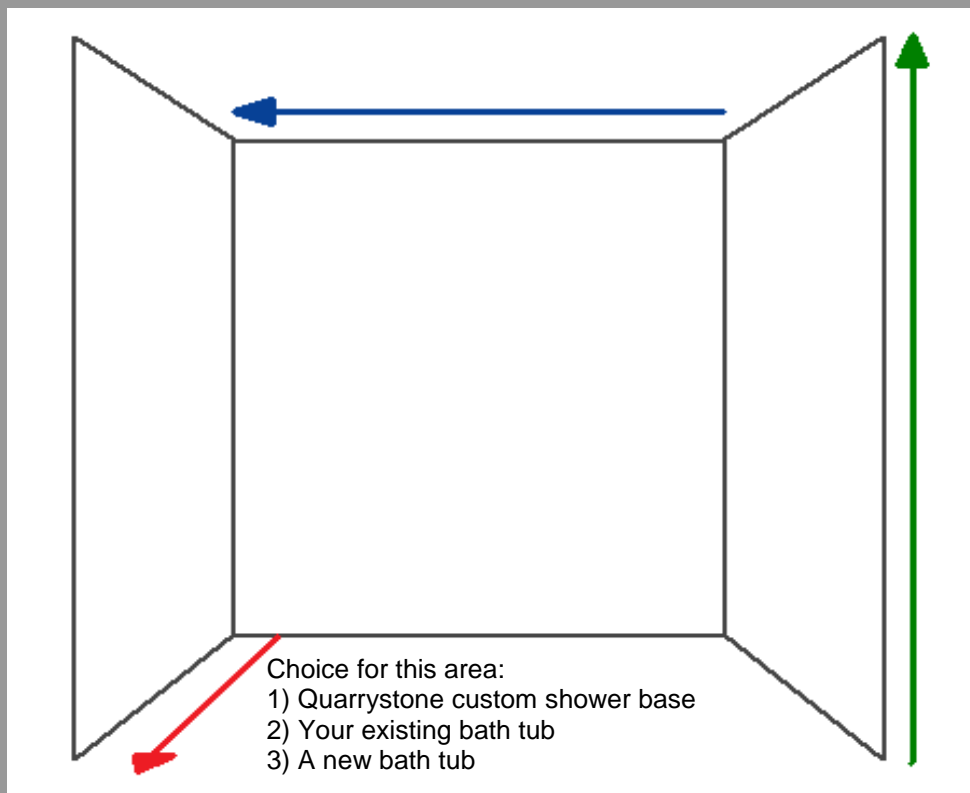

MEASURING INSTRUCTIONS: SHOWER WALLS

To measure for a shower or bathtub area simply indicate the dimensions shown by the arrows. Then indicate if the style is 2 walls, 3 walls (shown right) or 4 walls (include a size for the door way opening). If you have something different like an angled shower or polygon shape then simply indicate the dimensions of each wall. You can also submit a floor plan from your builder or contractor.

Note: Don't hesitate to call for an appointment if you prefer having a professional measure for you!

Local: 920-235-1099
Toll Free: 800-632-2525